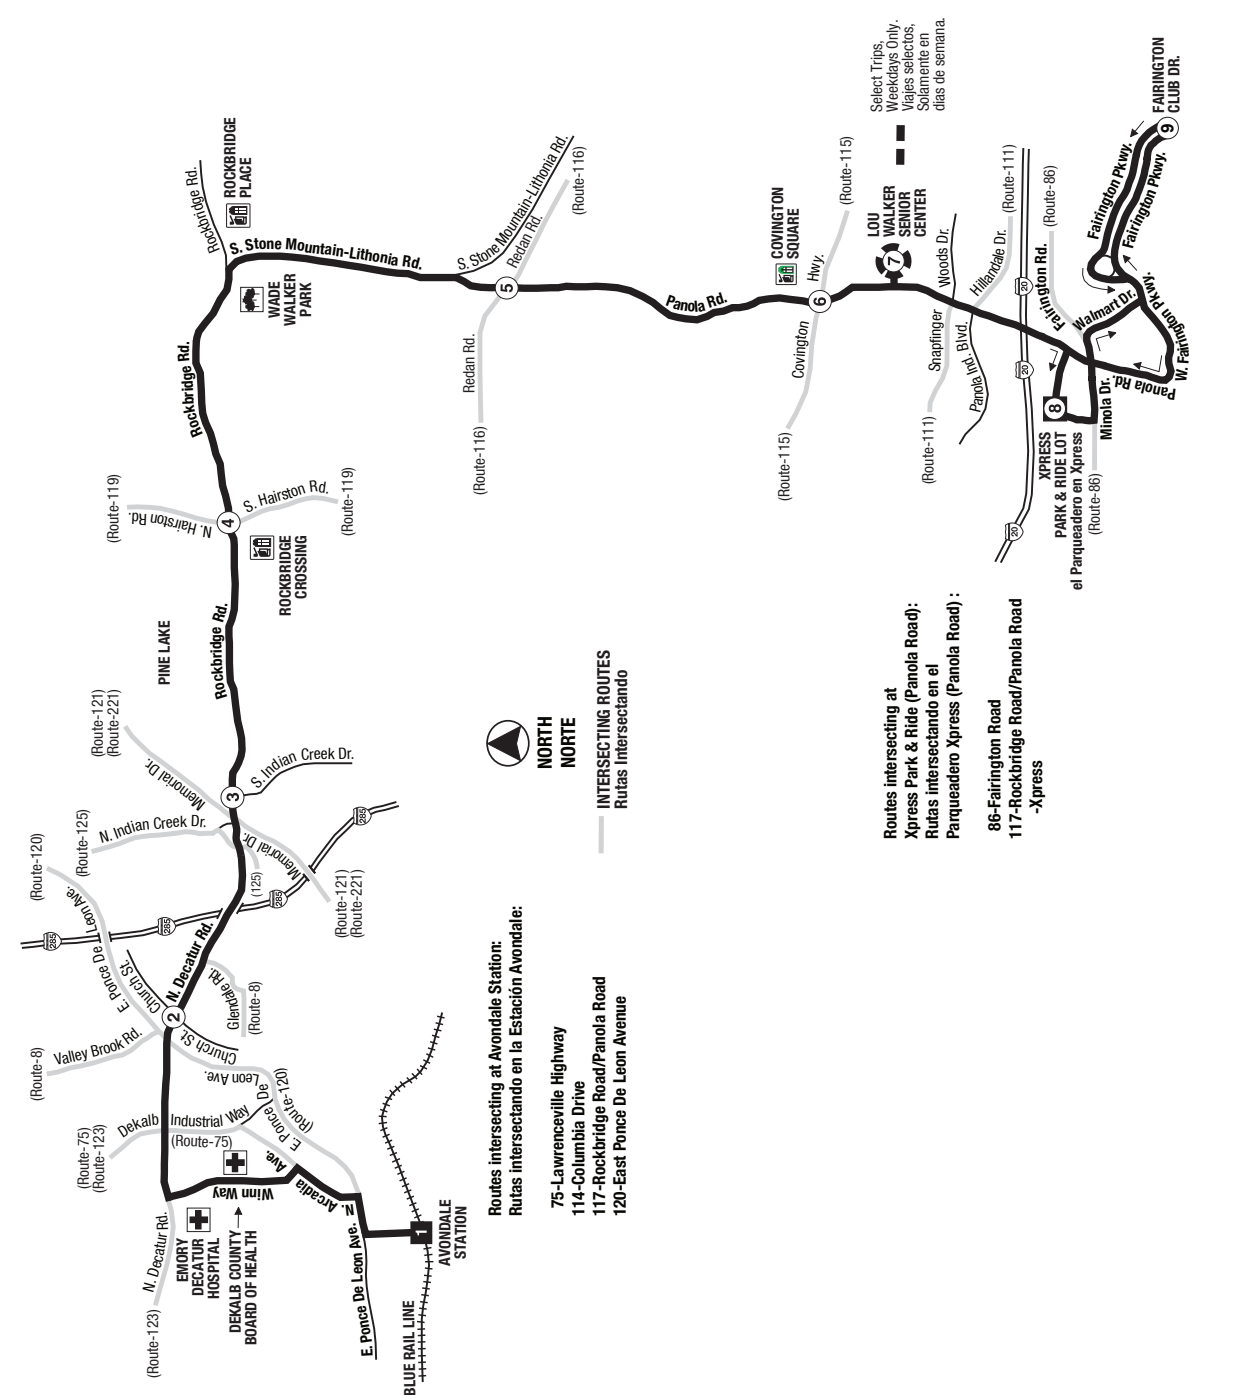

117 MONDAY THRU FRIDAY - DE LUNES A VIERNES

Times given for each bus trip from beginning to end of route. Read down for times at specific locations.
Horarios para cada viaje de autobús desde el principio hasta el fin del trayecto. Lea los horarios para localidades específicas de arriba hacia a bajo.